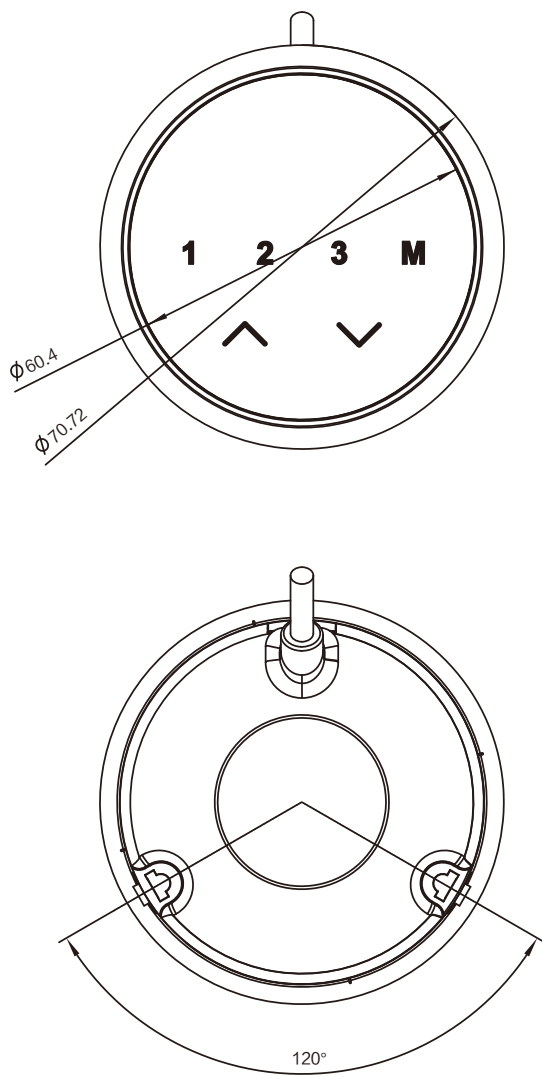

JCHT35M18C Handset

TECHNOLOGY
DRIVES INTELLIGENT LIFE

Data sheet

JCHT35M18C

- JCHT35M18C is a advanced configuration, round, top mounted handset.
- IPX4 waterproof rating, protect the front of the handset from water.
- Touch screen with standby function.
- Can be widely used at home, offices and commercial environments.

Features

- Touch screen
- Front IPX4 water-proof
- Light wake
- Top mounted
- 3 Memory buttons
- LED displays

Option

- Customized LOGO

Usages

- Fit with control box: JCB35N1/JCB36N1; JCB35N2/JCB36N2; JCB35N3/JCB36N3;
JCB35N4/JCB36N4; JCB35M/JCB36M; JCB35NS1; JCB35NS2
- Working environment: Indoor
- Storage and transport temperature: -25°C~70°C
- Relative humidity: RH40%-95%

Dimensions

Ordering Key

JCHT35M 18C-3-01V4-B/01-8H-2D0-L/W-3