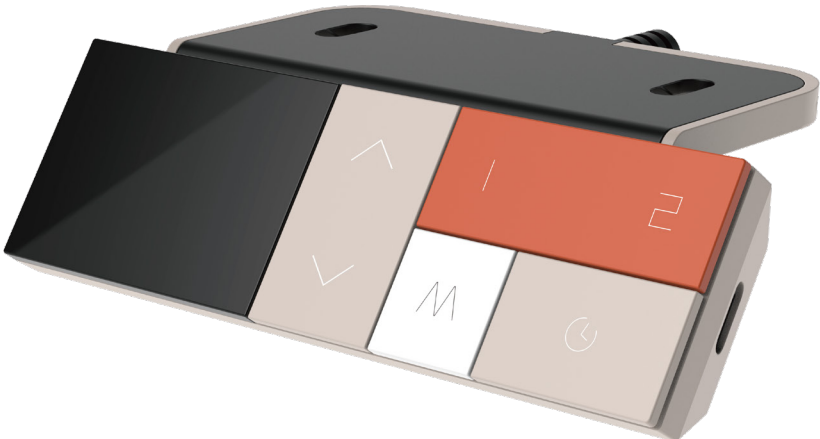

Handset  
JCHT35K65S

TECHNOLOGY  
DRIVES INTELLIGENT LIFE

Data sheet

# JCHT35K65S

## Introduction

- The JCHT35K65S is a button-controlled handset with a brand-new design featuring personalized buttons.
- The handset's housing is made of ABS material with a matte finish, providing an enhanced tactile experience.
- The button colors can be customized to match different application scenarios, offering a touch of style.
- The handset boasts a comprehensive range of features, making it user-friendly and ideal for promoting a healthy lifestyle and efficient office work.

## Features

- **OLED Display Screen:** Equipped with up and down buttons, two memory buttons, a function button, and a sedentary reminder button. It also comes with an 18W fast-charging Type-C port.
- **Innovative Tone Design:** Aesthetic and elegant.
- **Extended Functionality:** Includes standing goal setting and statistics, custom system language, system time settings, and Bluetooth capabilities (compatible with the Aidesk APP for controlling standing desks).
- **Comprehensive and User-Friendly:** Easy to operate, providing users with a superior experience.
- **Low Power Consumption:** Designed to be energy-efficient.