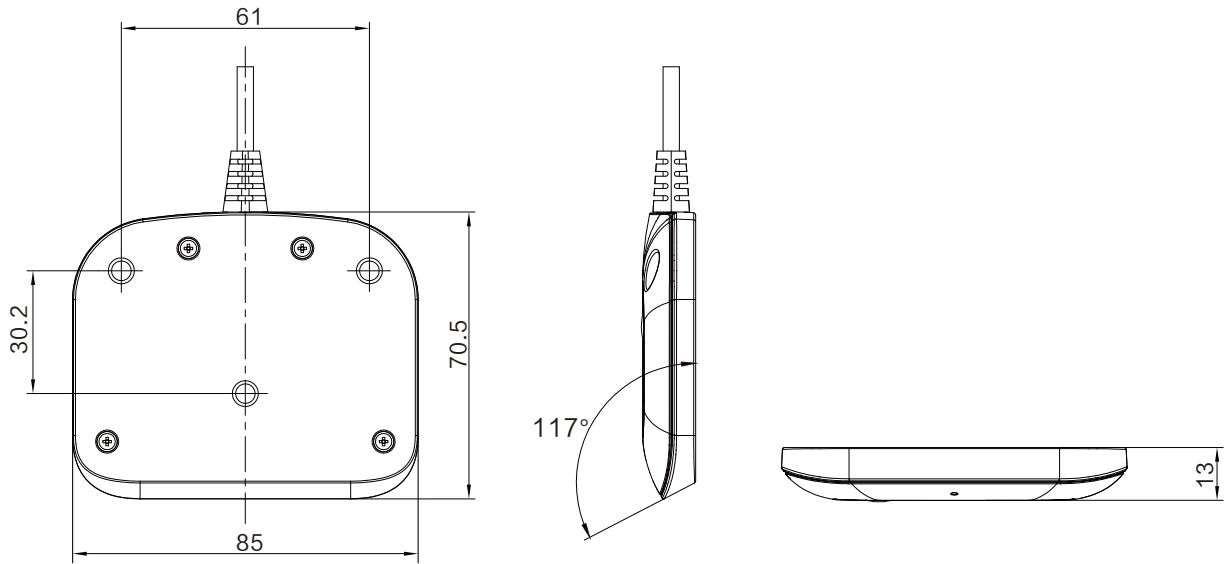

JCHT35K51

A series of handset

Data sheet

JCHT35K51 A/C

JCHT35K51A

JCHT35K51C

- JCHT35K51 is a fashionable handset. Its surface is etched with lines and feels delicate. The raised and recessed buttons form a sharp contrast, and also distinguish the ascending and descending functions, which is ergonomic. It can be used with a standing desk in the office or home environment, and the height of the desk can be adjusted with a simple press.

JCHT35K51 has the following two styles:

JCHT35K51A: Up&Down Buttons

JCHT35K51C: Up&Down Buttons, OLED Display, Memory Function, Sedentary Reminder

Features

- Simulate the operation of the mouse
- Dynamic interaction
- The raised button means to the up, and the depression of the button means to the down

Usages

- Fit with control box: JCB35N, JCB35NS, JCB35M, JCB35NH series control boxes
- Working environment: Indoor
- Storage and transport temperature: -25°C+ 70°C

Dimensions

JCHT35K51A

JCHT35K51C

Installation Instruction