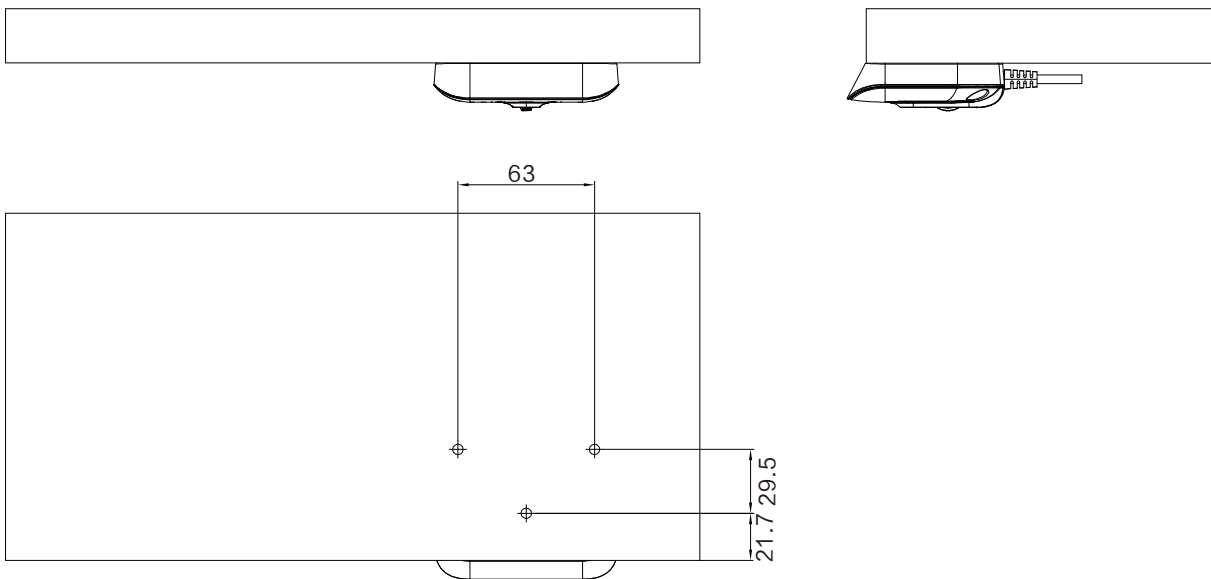

JCHT35K51C