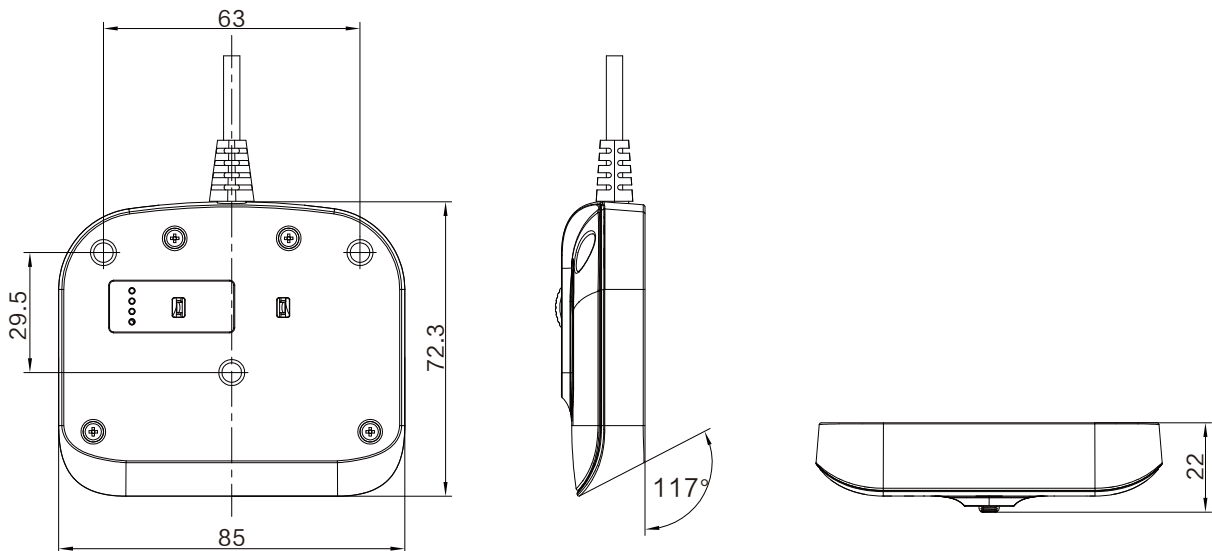

Usages

- Fit with control box: JCB35N, JCB35NS, JCB35M, JCB35NH series control boxes
- Working environment: Indoor
- Storage and transport temperature: -25°C+ 70°C

Dimensions

JCHT35K51A

JCHT35K51C

Installation Instruction