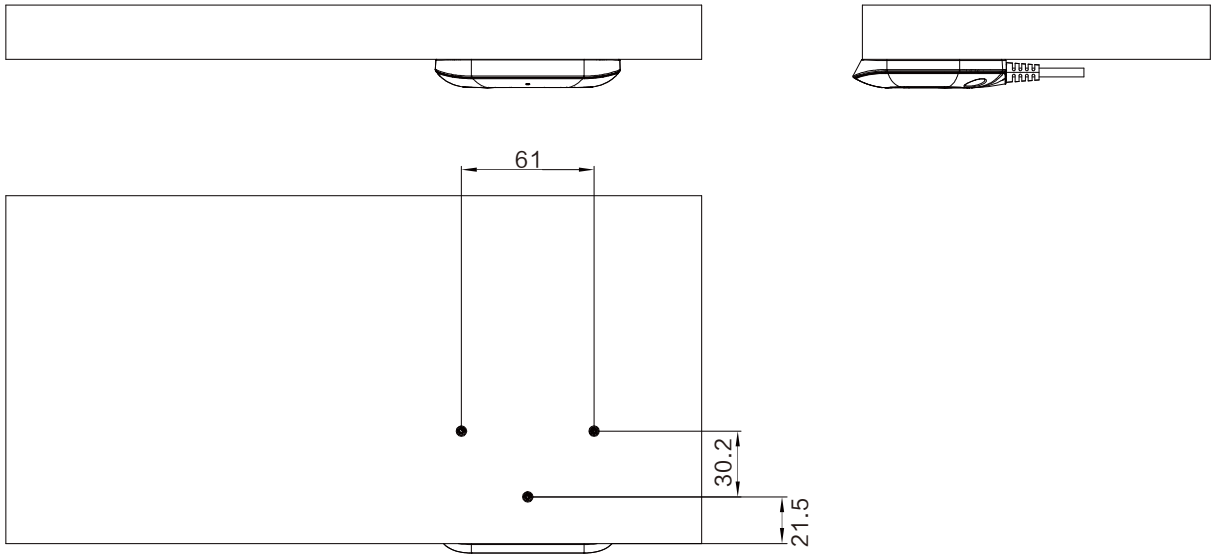

Installation Instruction

JCHT35K51A