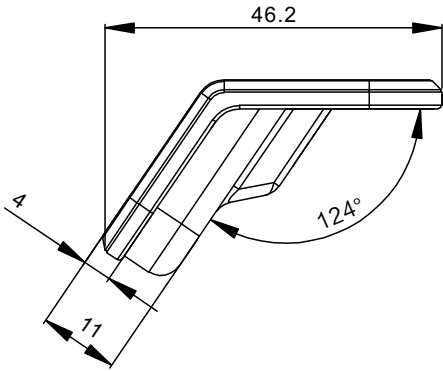

Dimensions