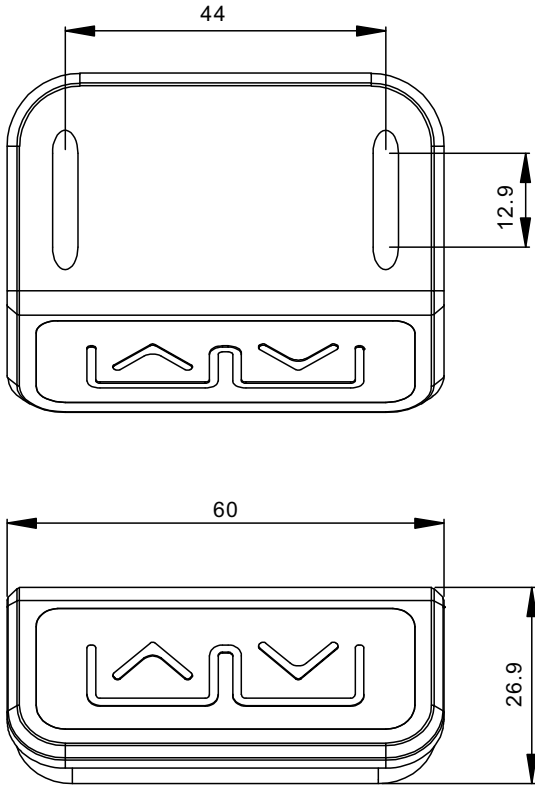

Dimensions