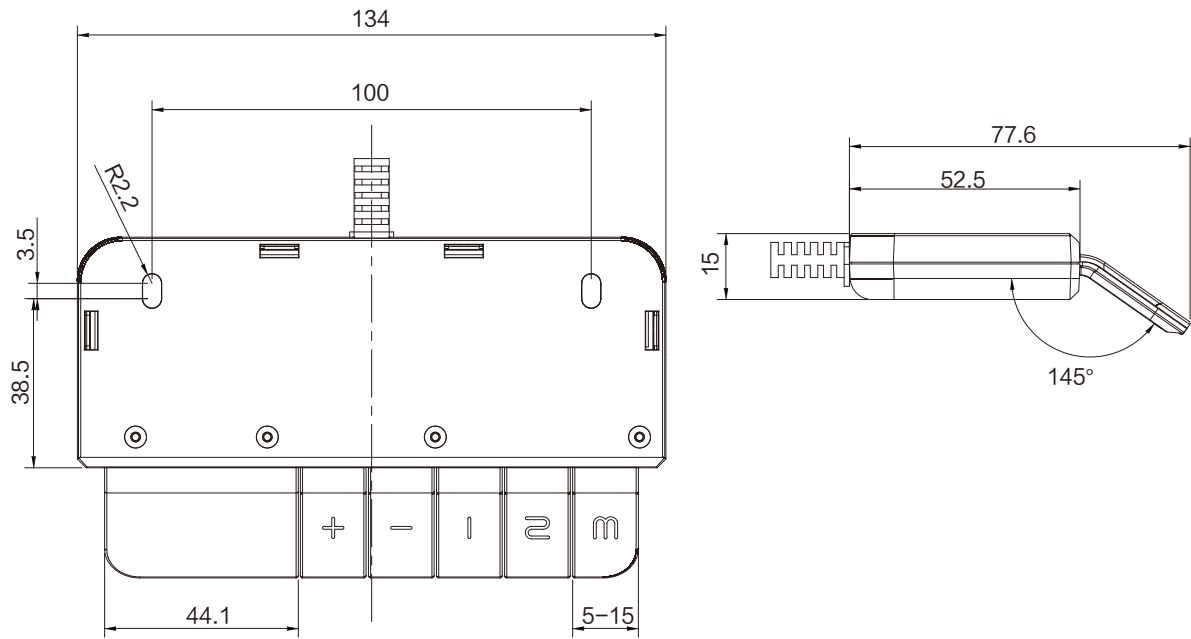

Features

- 2 Memory Buttons
- Acrylic material
- OLED Displays
- With different back light color options
- Sedentary reminder

Options

- Customized cable length

Usage

- Compatible control box: JCB35N1/ JCB36N1; JCB35N2/ JCB36N2; JCB35N3/ JCB36N3; JCB35N4/ JCB36N4; JCB35M/ JCB36M; JCB35NS1; JCB35NS2; JCB35MH3/JCB36MH3
- Working environment: Indoor
- Storage and transport temperature: 5°C~ 40°C

Dimensions

Installation Instruction