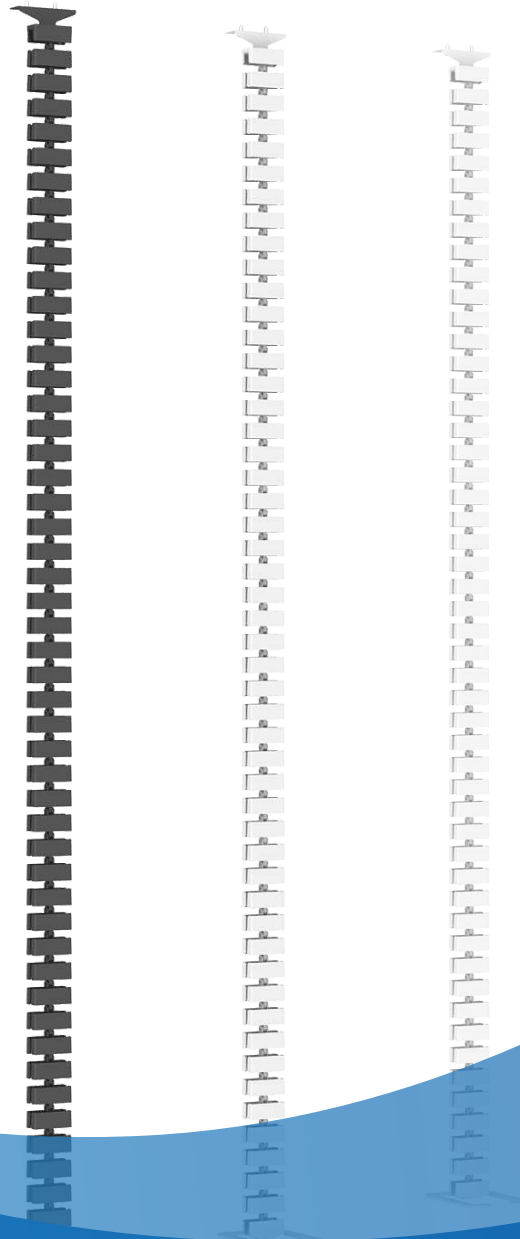

Cable management

J-TSXXG01

TECHNOLOGY
DRIVES INTELLIGENT LIFE

Data sheet

J-TSXG01

Description

- Accessories of Height Adjustable Table for cable management
- Size: 90x120x1400mm
- Color: Black, White, Chroma
- Material: ABS (Black/White) /PP (Chroma)

Feature

- Freely adjustable length

Standard model: 52 segments with length 1400mm

Customized model: customized length by changing the segments QTY

- Two selections of head segment

Standard model: head segment with top bracket

Optional model: head segment with magnet

top bracket

magnet

- Accept for customized end segment

Standard model: end segment with horseshoe bracket

Optional model: end segment with magnet / end bracket

horseshoe bracket

magnet

end bracket

Structure

Usage

Standard Model

Used with cable tube

Customized magnet model: adsorb on frame and foot

Used in workstation: link between frame & cable tray