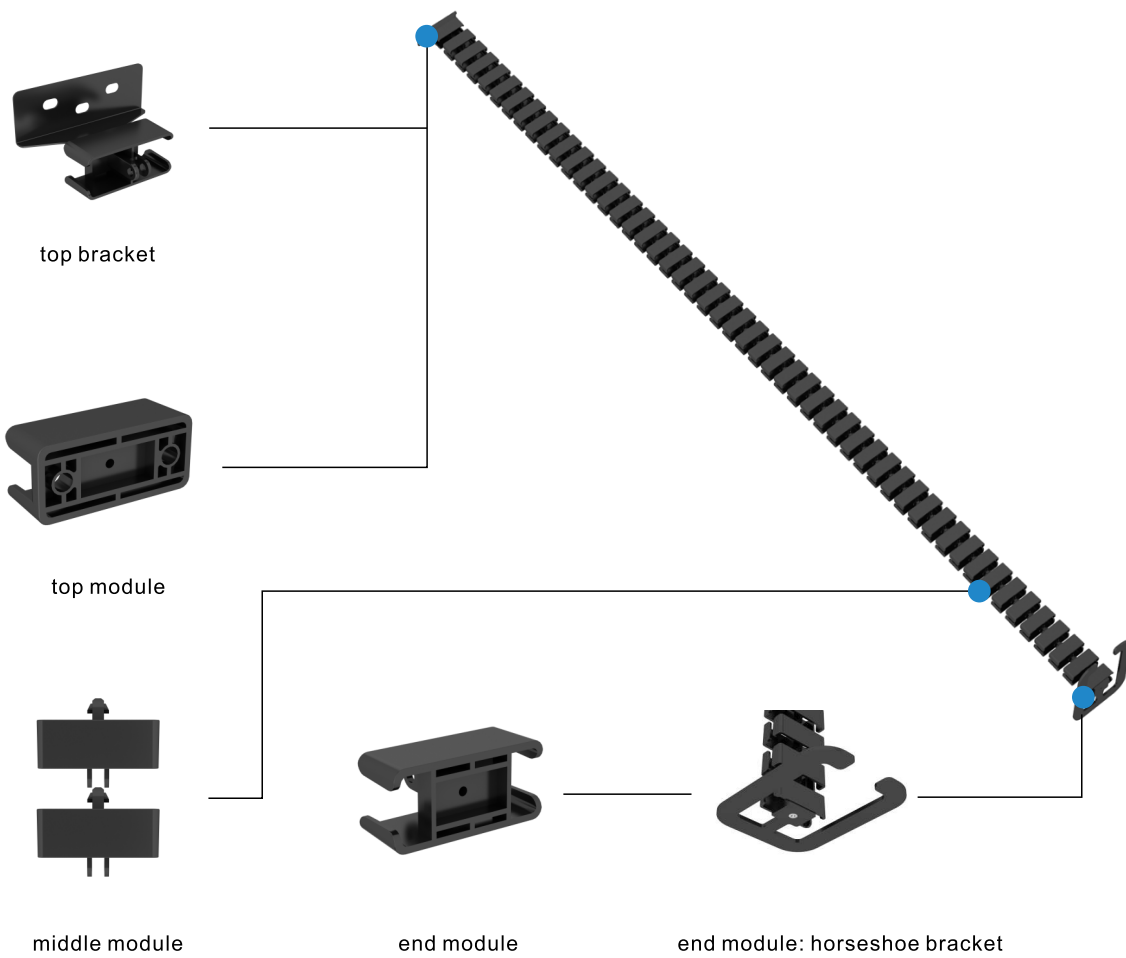

Cable management

J-TSXXG01

TECHNOLOGY
DRIVES INTELLIGENT LIFE

Data sheet

J-TSXG01

Description

- Accessories of Height Adjustable Table for cable management
- Size: 90x120x1400mm
- Color: Black, White, Chroma
- Material: ABS (Black/White) /PP (Chroma)

Feature

- Freely adjustable length

Standard model: 52 segments with length 1400mm

Customized model: customized length by changing the segments QTY

- Two selections of head segment

Standard model: head segment with top bracket

Optional model: head segment with magnet

top bracket

magnet

- Accept for customized end segment

Standard model: end segment with horseshoe bracket

Optional model: end segment with magnet / end bracket

horseshoe bracket

magnet

end bracket

Structure

Usage

Standard Model

Used with cable tube

Customized magnet model: adsorb on frame and foot

Used in workstation: link between frame & cable tray