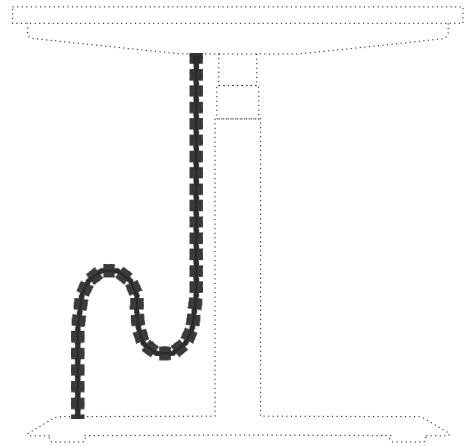

Cable management

J-TSXXG01

TECHNOLOGY
DRIVES INTELLIGENT LIFE

Data sheet

J-TSXG01

Description

- Accessories of Height Adjustable Table for cable management
- Size: 90x120x1400mm
- Color: Black, White, Chroma
- Material: ABS (Black/White) /PP (Chroma)

Feature

- Freely adjustable length

Standard model: 52 segments with length 1400mm

Customized model: customized length by changing the segments QTY

- Two selections of head segment

Standard model: head segment with top bracket

Optional model: head segment with magnet

top bracket

magnet

- Accept for customized end segment

Standard model: end segment with horseshoe bracket

Optional model: end segment with magnet / end bracket

horseshoe bracket

magnet

end bracket

Structure

Usage

Standard Model

Used with cable tube

Customized magnet model: adsorb on frame and foot

Used in workstation: link between frame & cable tray